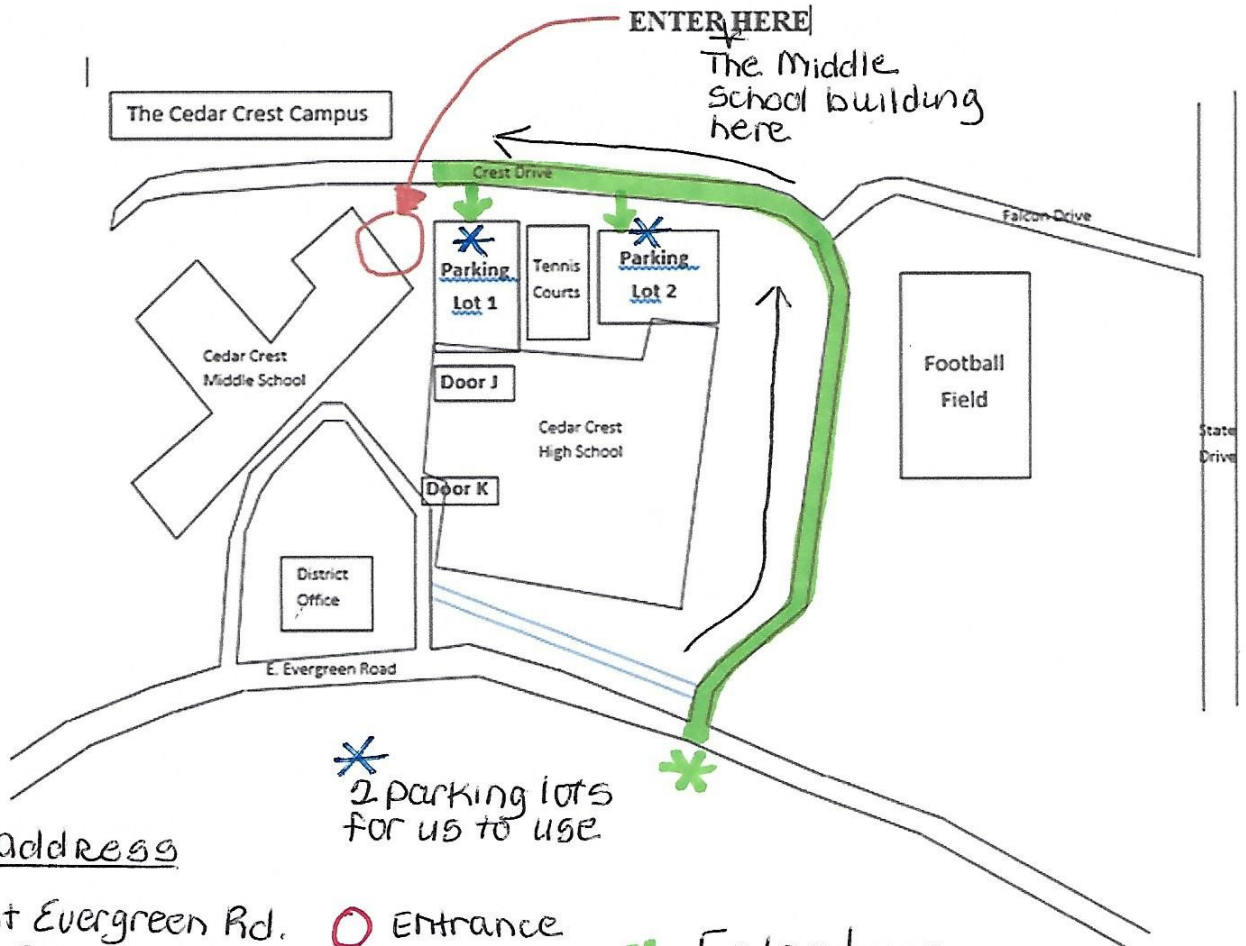

Below is a map of the Cedar Crest Campus. Please park in the designated areas on the map and then enter the Cedar Crest Middle School cafetorium via the patio doors. Our meetings will generally be held on the middle level. In order to avoid all steps, use the handicapped ramp to the right of the patio area and enter via the middle set of doors.

GPS address

105 East Evergreen Rd.
Lebanon, Pa 17042

* 2 parking lots for us to use

○ Entrance to the Middle School building

* Enter here
It is the entrance between the high school and the foot ball field