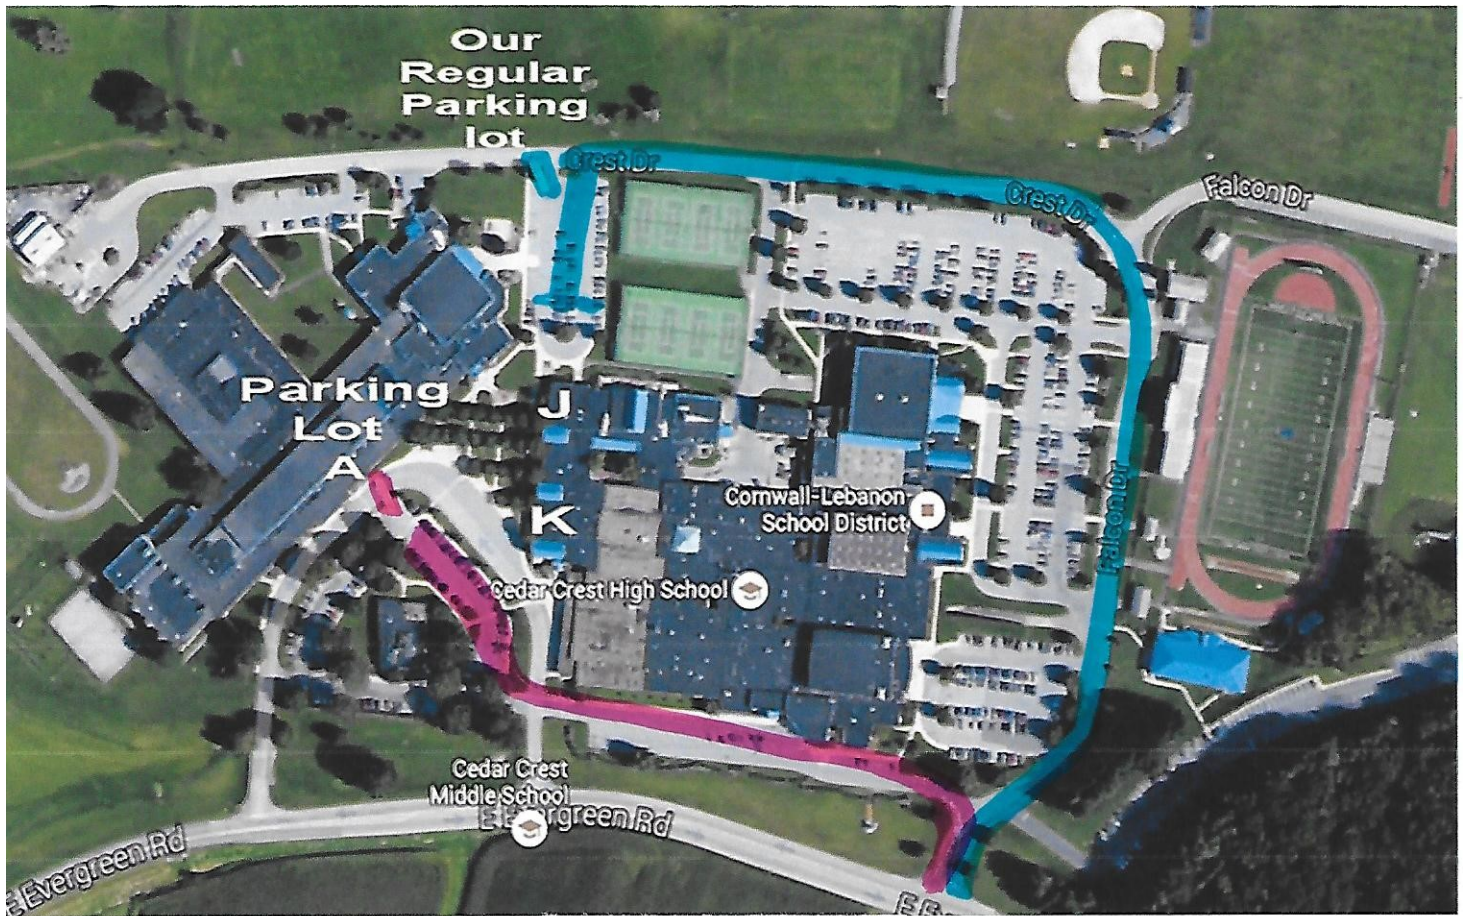

Cedar Crest Campus

Handicapped Entrance
to parking lot A

Normal entrance to
our meetings

1. Come onto the Campus as you usually do and park in the same lot as you usually do.
2. This time however, you will go up the steps at the far end of the parking lot to the LEFT of the flagpole. The High School building is on your LEFT.
3. You will go in the first door marked **J**
4. Walk down the hall and you will see the high school cafeteria (called the café) on your LEFT through large glass windows. Enter there.

If you are handicapped and need a ramp to enter the building:

1. Drive onto the campus as you usually do.
2. Make a LEFT as soon as you enter the campus in front of the High School and park in parking lot A
3. The High School is on your right.
4. Take the ramp up to the building and enter door **K**
5. Walk straight down that hallway to the last hallway on the RIGHT,
6. Turn RIGHT, walk down that hallway and you will see the High School cafeteria (called the café) on your LEFT through the large glass windows.